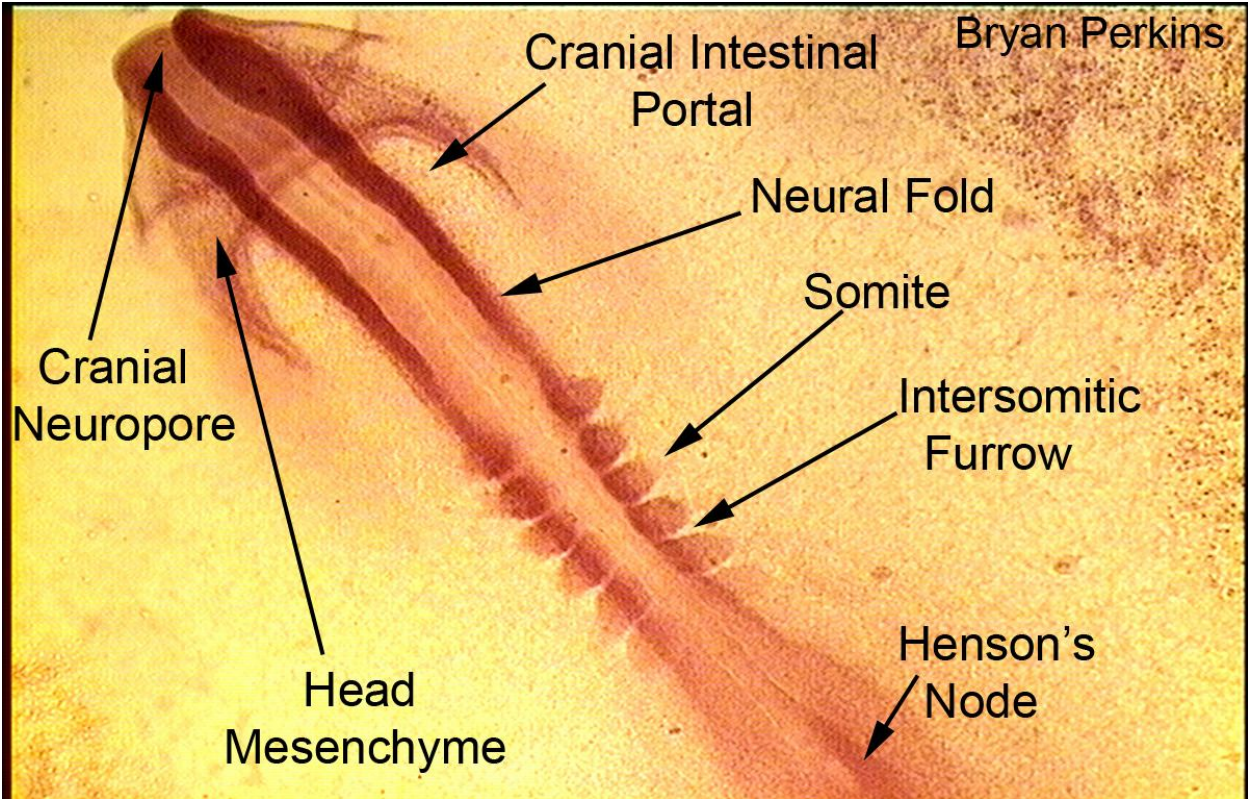

24 hour whole mount

33 hour whole

33 hour serial sections

<http://www.uoguelph.ca/zoology/devobio/33hrchck/33ck1.htm>

48 hour whole mount

48 hour serial sections

<http://www.uoguelph.ca/zoology/devobio/48hrchck/48ck2.htm>

72 hour serial sections

<http://www.uoguelph.ca/zoology/devobio/48hrchck/48ck2.htm>