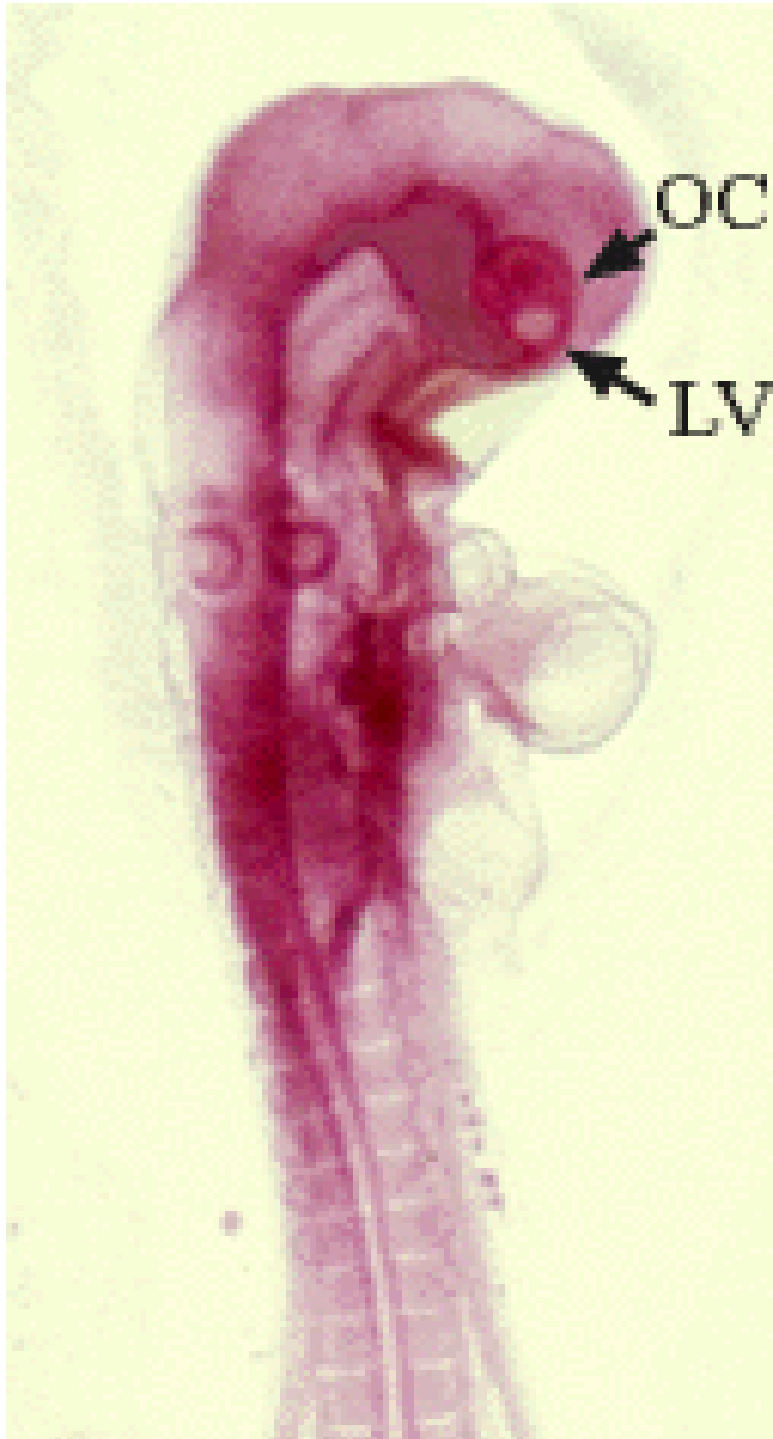

24 hour whole mount

33 hour whole

33 hour serial sections

<http://www.uoguelph.ca/zoology/devobio/33hrchck/33ck1.htm>

48 hour whole mount

48 hour serial sections

<http://www.uoguelph.ca/zoology/devobio/48hrchck/48ck2.htm>

72 hour serial sections

<http://www.uoguelph.ca/zoology/devobio/48hrchck/48ck2.htm>