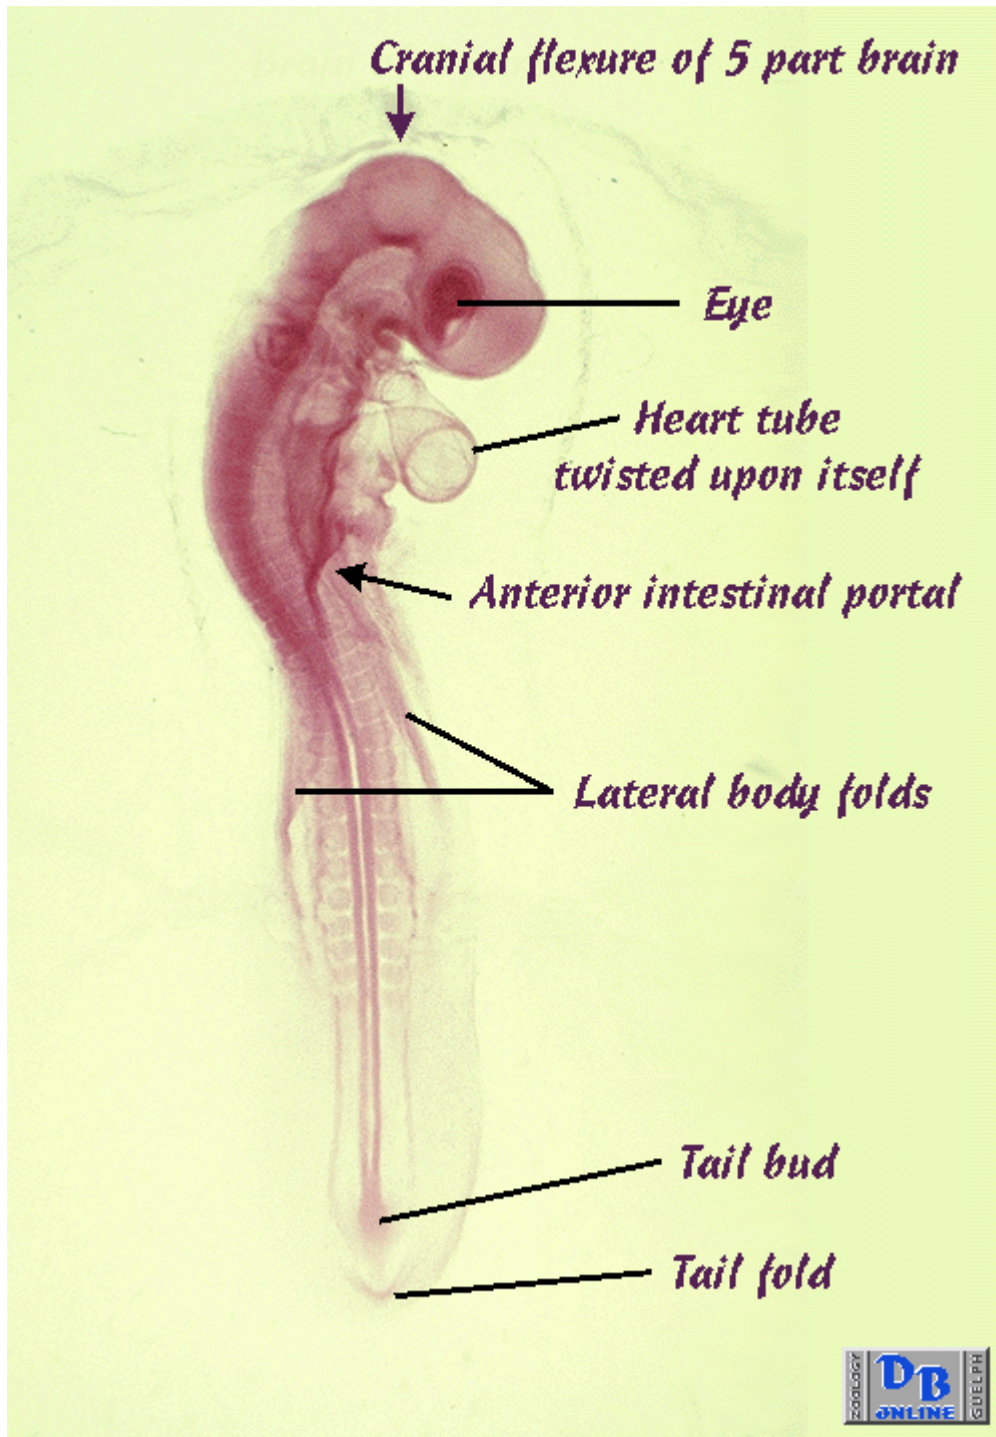

24 hour whole mount

33 hour whole

33 hour serial sections

<http://www.uoguelph.ca/zoology/devobio/33hrchck/33ck1.htm>

48 hour whole mount

48 hour serial sections

<http://www.uoguelph.ca/zoology/devobio/48hrchck/48ck2.htm>

72 hour serial sections

<http://www.uoguelph.ca/zoology/devobio/48hrchck/48ck2.htm>